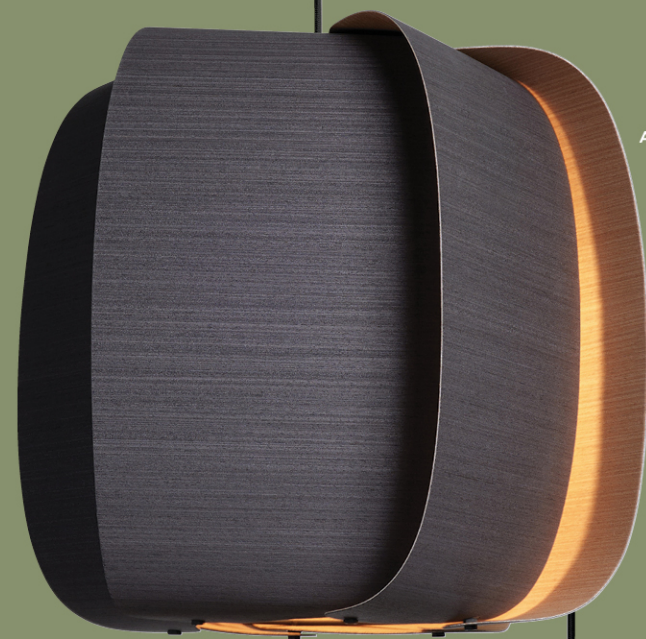

MSX15SPOT

- 1050 - 1200 lm delivered
- 20°, 30°, 40°, & 50° beam spreads
- 2700K, 3000K, & 3500K

- Made to order, eliminating waste
- Made of recycled, locally sourced wood
- 6 wood stains + 11 colors to mix & match

NEW ACOUSTIC COLORS

NEW WOOD ECOLOGICAL PROJECT