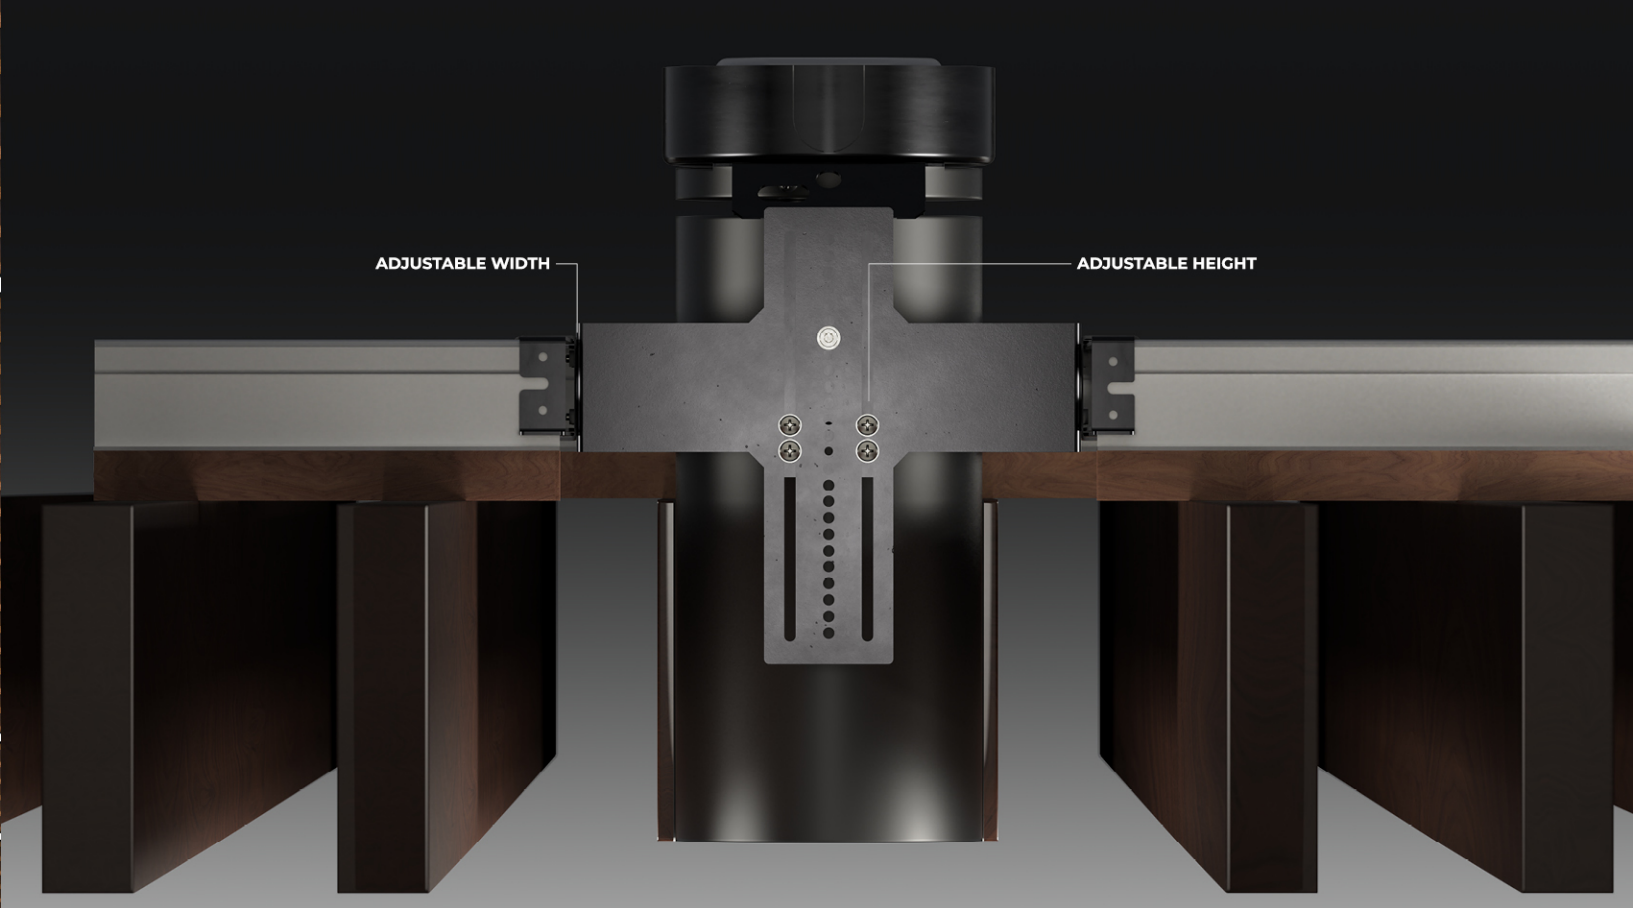

SLATCEILING

SLATCEILING

- Discreet, black hardware
- Universal mounting system that integrates into ANY slat ceiling
- Compatible with BETA series, LAMBDA series & ZETA PLS
- Engineered for precise horizontal & vertical adjustability between slats