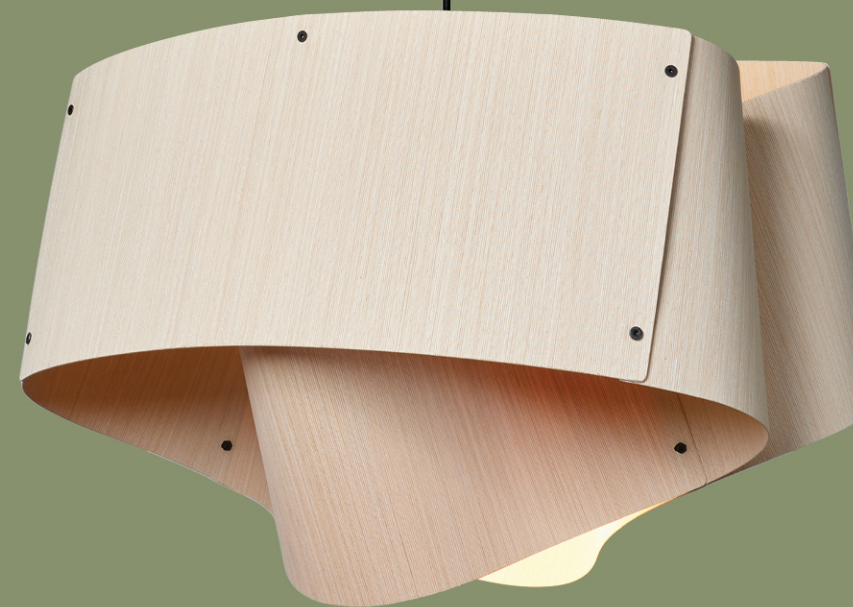

MSX15SPOT

- 1050 - 1200 lm delivered
- 20°, 30°, 40°, & 50° beam spreads
- 2700K, 3000K, & 3500K

- Made to order, eliminating waste
- Made of recycled, locally sourced wood
- 6 wood stains + 11 colors to mix & match

NEW ACOUSTIC COLORS

NEW WOOD ECOLOGICAL PROJECT