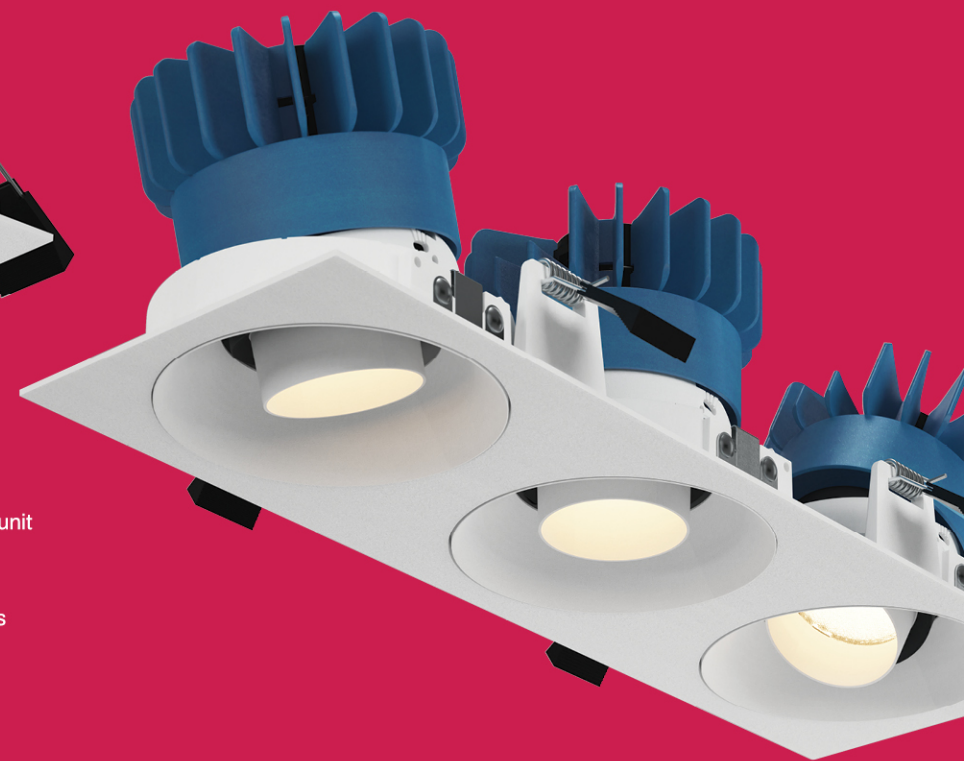

## NU4PRO

- Downlight, Wall Wash & Adjustable
- 1000 - 4100 delivered lumens
- 8° - 65° beam angle options

3" ADJUSTABLE

## MULTIPLES

- Up to 2000 lm delivered per unit
- 30° tilt
- Up to 3 lamp configurations
- 30° - 80° beam angle options