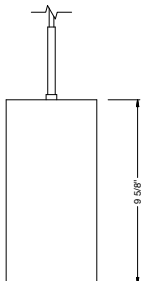

alphabet

PROJECT INFORMATION		
JOB NAME		TYPE
ORDERING CODE		

BETA 4

4" Cylinder RGBW

25° - 50° BEAM (Note: Specifications are subject to change without notice)		
22mm COLOR TUNING MODULE PERFORMANCE DATA		
LED LIGHT ENGINE	NOMINAL DELIVERED LUMENS	SYSTEM WATTAGE
10LM	930LM @30K/90CRI	25W
Notes	Delivered lumens based 25D, (see page 2)	

CASAMBI

FEATURES

- RGB (W) five white CCT options available
- Seamless extrusion with powder coated finish for clean aesthetics
- Thermally optimized for longevity
- 35° - 50° beam spread
- Micro slim canopy option at 1/4"-3/8" depth plus 1/2" diameter stem.
- Multiple mounting, glare control options, trims and finishes available

DIMMING AND CONTROLS

- DMX control, dimmable to 1% + RDM
- BLE mesh network control, profile allows color mixing on Casambi app

CONSTRUCTION

- Extruded aluminum housing
- Lexan™ (PC) Optimal connectivity for wireless control signal
- Machined aluminum canopy
- SVT pendant cord

LED

- Lumiled LUXEON C Color Line • SDCM = 2-step MacAdam Ellipse, Duv +/- 0.002, Lumen Maintenance: L₇₀ > 50,000 hrs

LISTING

- ULus Listed to UL1598 & UL2108; cUL Listed to CSA C22.2 #250.0
- Suitable for dry and damp locations
- Made in the USA - meets the requirements of the Buy American provision within the ARRA
- 5 Year Limited warranty

ELECTRICAL

- 120V-277V
- Power factory ≥ 0.9
- Max ambient temperature 50C
- Battery Backup not offered. Emergency Generator/Inverter/Controls-Override Device supplied by others

PENDANT

SURFACE MOUNT

WALL MOUNT