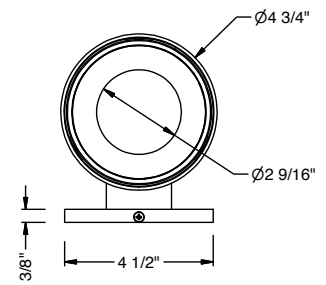

*RP mounting with swivel is recommended to be installed on a 4in square or 4in deep regress 2-1/8" octagonal junction box.

BEZEL OPTIONS

BEZEL COLORS

alphabet

PROJECT INFORMATION		
JOB NAME		TYPE
ORDERING CODE		

MOUNTING OPTIONS

**PENDANT
CAS**

**RP SWIVEL
DMX / CAS**

**RP FIXED
DIM10 / DMX / CAS**

**SURFACE MOUNT
DMX / CAS**

**WALL MOUNT
DMX / CAS**

PROJECT INFORMATION		
JOB NAME		TYPE
ORDERING CODE		

RGBW DATA