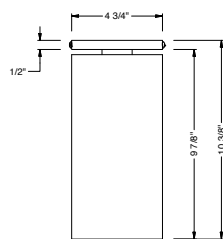

SURFACE MOUNT