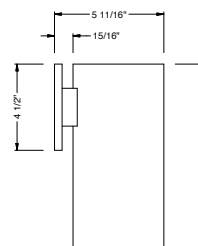

alphabet

PROJECT INFORMATION		
JOB NAME		TYPE
ORDERING CODE		

ORDERING CODE		
SERIES	BETA	BETA
TYPE	4R	4" round
LED	RGBW	4 channel color module
DELIVERED LUMENS	10LM	930 lm
	Standard Configuration: 3000K 90CRI 25D Calculated Delivered Lumens = [Delivered Lumen Value] x [CCT Multiplier] x [Optic Multiplier]	
CCT	27K	RGBW with white at 2700K
	30K	RGBW with white at 3000K
	35K	RGBW with white at 3500K
	43K	RGBW with white at 4300K
	65K	RGBW with white at 6500K
CRI	90	90 CRI
OPTIC & LM MULTIPLIER	25D	25 degrees (1.00)
	30D	30 degrees (0.97)
	35D	35 degrees (0.99)
	50D	50 degrees (0.91)
FINISH	BK	black
	MC	matte chrome
	WH	white
BEZEL COLOR	BK	black (0.98)
	WH	white (1.00)
	MC	matte chrome (0.99)
	BZ	bronze (0.98)
	WT	wheat (0.99)