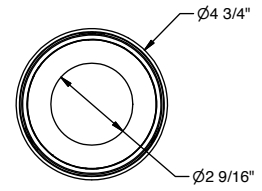

YOUR COMPLETED ORDERING CODE	
Follow the steps to specify your fixture, example:	

NOTES

1. Pendant mounting available with casambi control.
2. JCOV not available with RP mounting.

*Slim canopy with rigid stem connection shall be used in jurisdictions that DO NOT require light fixtures to freely swing in lateral directions, complying with local and national building codes.

MOUNTING OPTIONS

**PENDANT
CAS**

**RP SWIVEL
DMX / CAS**

**RP FIXED
DIM10 / DMX / CAS**

**SURFACE MOUNT
DMX / CAS**

**WALL MOUNT
DMX / CAS**

PROJECT INFORMATION		
JOB NAME		TYPE
ORDERING CODE		

RGBW DATA