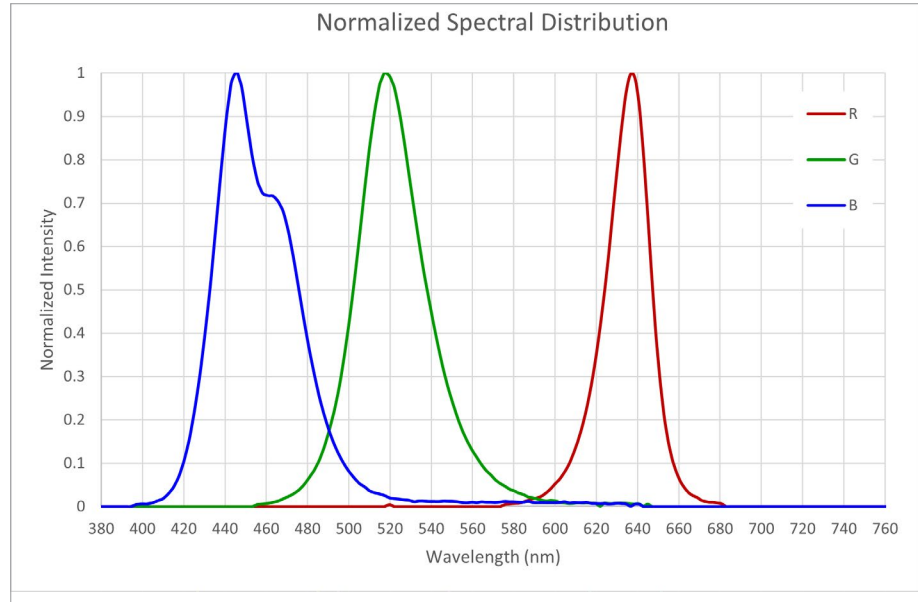

DOMINANT WAVELENGTH	
	MEASURED
R	623.9
G	524.2
B	461.9

RGB SPECTRAL PLOT

COLOR GAMUT PLOT