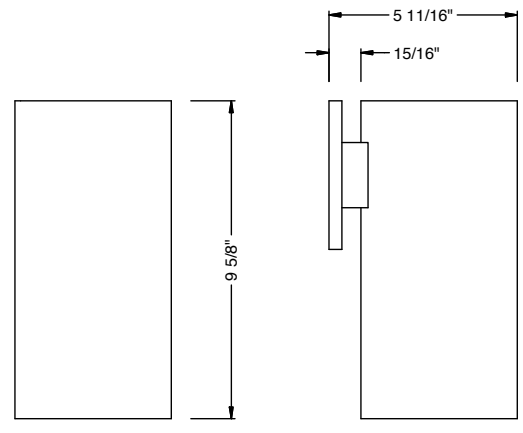

*RP mounting with swivel is recommended to be installed on a 4in square or 4in deep regress 2-1/8" octagonal junction box.

BEZEL OPTIONS

BEZEL COLORS

alphabet

PROJECT INFORMATION		
JOB NAME		TYPE
ORDERING CODE		

MOUNTING OPTIONS

**PENDANT
CAS**

**RP SWIVEL
DMX / CAS**

**RP FIXED
DIM10 / DMX / CAS**

**SURFACE MOUNT
DMX / CAS**

**WALL MOUNT
DMX / CAS**

PROJECT INFORMATION		
JOB NAME		TYPE
ORDERING CODE		

RGBW DATA

DOMINANT WAVELENGTH	
	MEASURED
R	623.9
G	524.2
B	461.9

RGB SPECTRAL PLOT

COLOR GAMUT PLOT