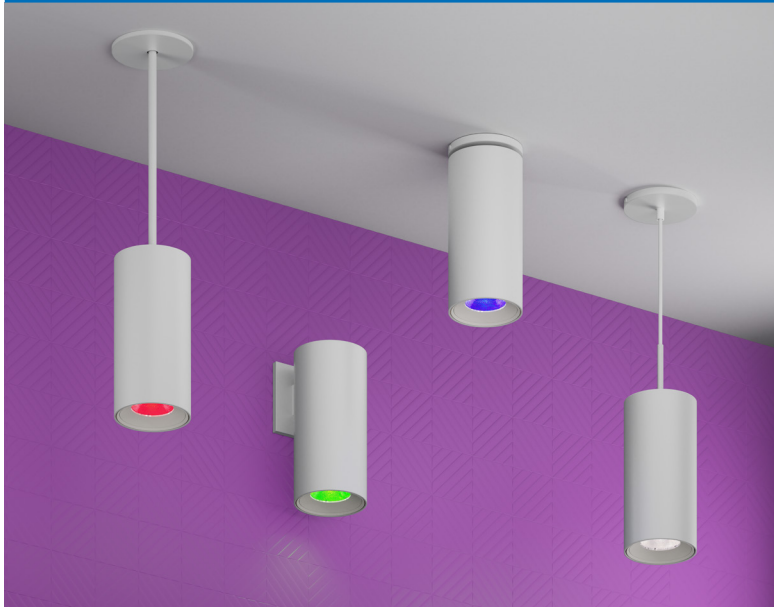

alphabet

PROJECT INFORMATION		
JOB NAME		TYPE
ORDERING CODE		

BETA 4

4" Cylinder RGBW

25° - 50° BEAM (Note: Specifications are subject to change without notice)		
22mm COLOR TUNING MODULE PERFORMANCE DATA		
LED LIGHT ENGINE	NOMINAL DELIVERED LUMENS	SYSTEM WATTAGE
10LM	930LM @30K/90CRI	25W
Notes	Delivered lumens based 25D, (see page 2)	

CASAMBI

FEATURES

- RGB (W) five white CCT options available
- Seamless extrusion with powder coated finish for clean aesthetics
- Thermally optimized for longevity
- 35° - 50° beam spread
- Micro slim canopy option at 1/4"-3/8" depth plus 1/2" diameter stem.
- Multiple mounting, glare control options, trims and finishes available

DIMMING AND CONTROLS

- DMX control, dimmable to 1% + RDM
- BLE mesh network control, profile allows color mixing on Casambi app

CONSTRUCTION

- Extruded aluminum housing
- Lexan™ (PC) Optimal connectivity for wireless control signal
- Machined aluminum canopy
- SVT pendant cord