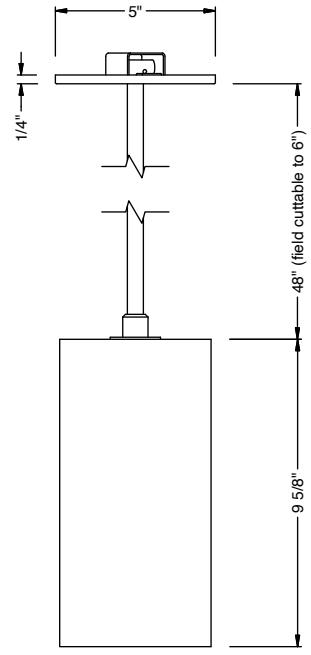

**RP SWIVEL
DMX / CAS**