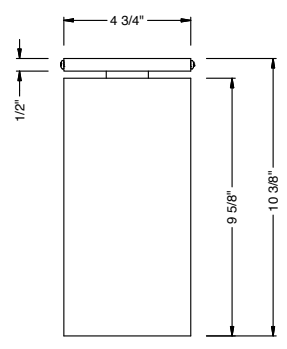

*RP mounting with swivel is recommended to be installed on a 4in square or 4in deep regress 2-1/8" octagonal junction box.

BEZEL OPTIONS

BEZEL COLORS

alphabet

PROJECT INFORMATION		
JOB NAME		TYPE
ORDERING CODE		

MOUNTING OPTIONS

**PENDANT
CAS**

**RP SWIVEL
DMX / CAS**

**RP FIXED
DIM10 / DMX / CAS**

**SURFACE MOUNT
DMX / CAS**

**WALL MOUNT
DMX / CAS**

PROJECT INFORMATION		
JOB NAME		TYPE
ORDERING CODE		

RGBW DATA

DOMINANT WAVELENGTH	
	MEASURED
R	623.9
G	524.2
B	461.9

RGB SPECTRAL PLOT

COLOR GAMUT PLOT