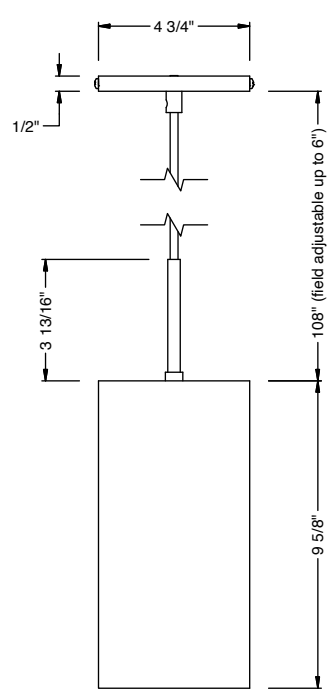

alphabet

PROJECT INFORMATION		
JOB NAME		TYPE
ORDERING CODE		

MOUNTING OPTIONS

**PENDANT
CAS**