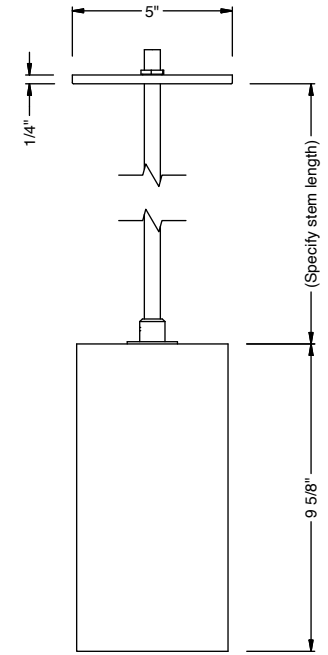

**RP FIXED
DIM10 / DMX / CAS**