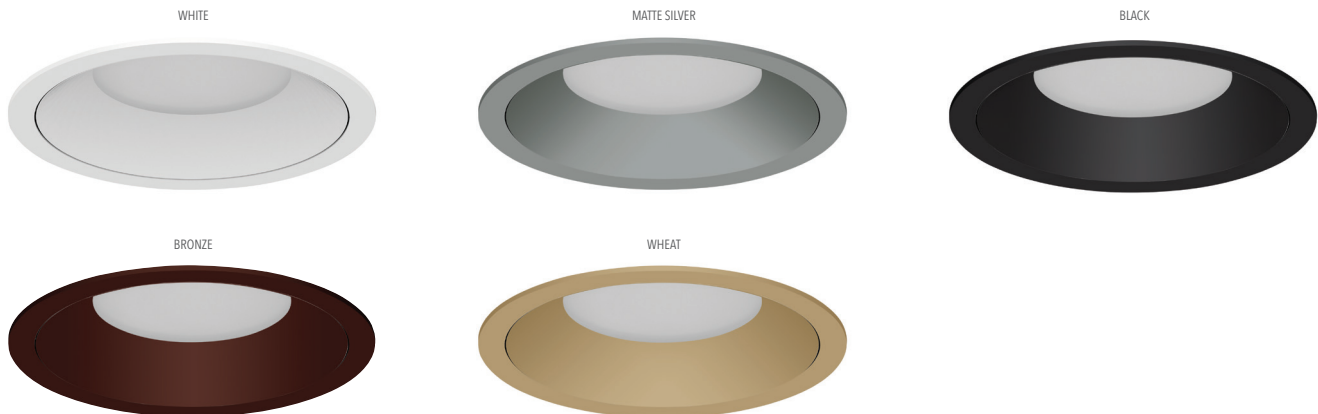

COLOR BEZEL WITH MATCHING COLOR MICRO-FLANGE SHOWN BELOW