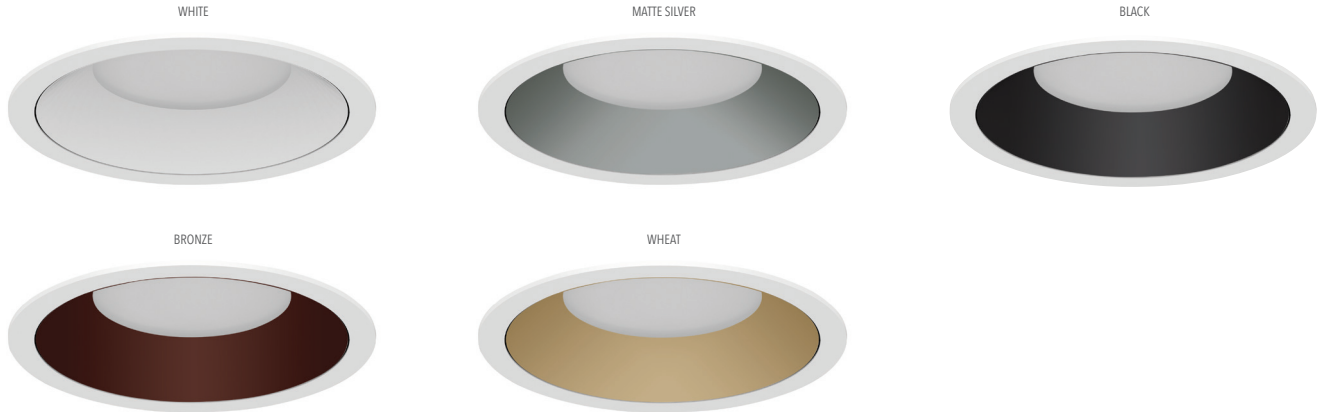

## NU SERIES TRIM OPTIONS

Trims are shown below with lens. When specifying without lens the reflector will be diffuse silver or specular. For reflector to custom match bezel color, please consult factory. Examples are shown below, although, you may mix and match any color combination.

Micro-flange is 1/16" thickness x 5/16" width from the aperture.

### 1. CHOOSE BEZEL FINISH

**WH** White  
**MC** Matte Chrome  
**BK** Black  
**BR** Bronze  
**WT** Wheat

### COLOR BEZEL WITH STANDARD WHITE MICRO-FLANGE SHOWN BELOW